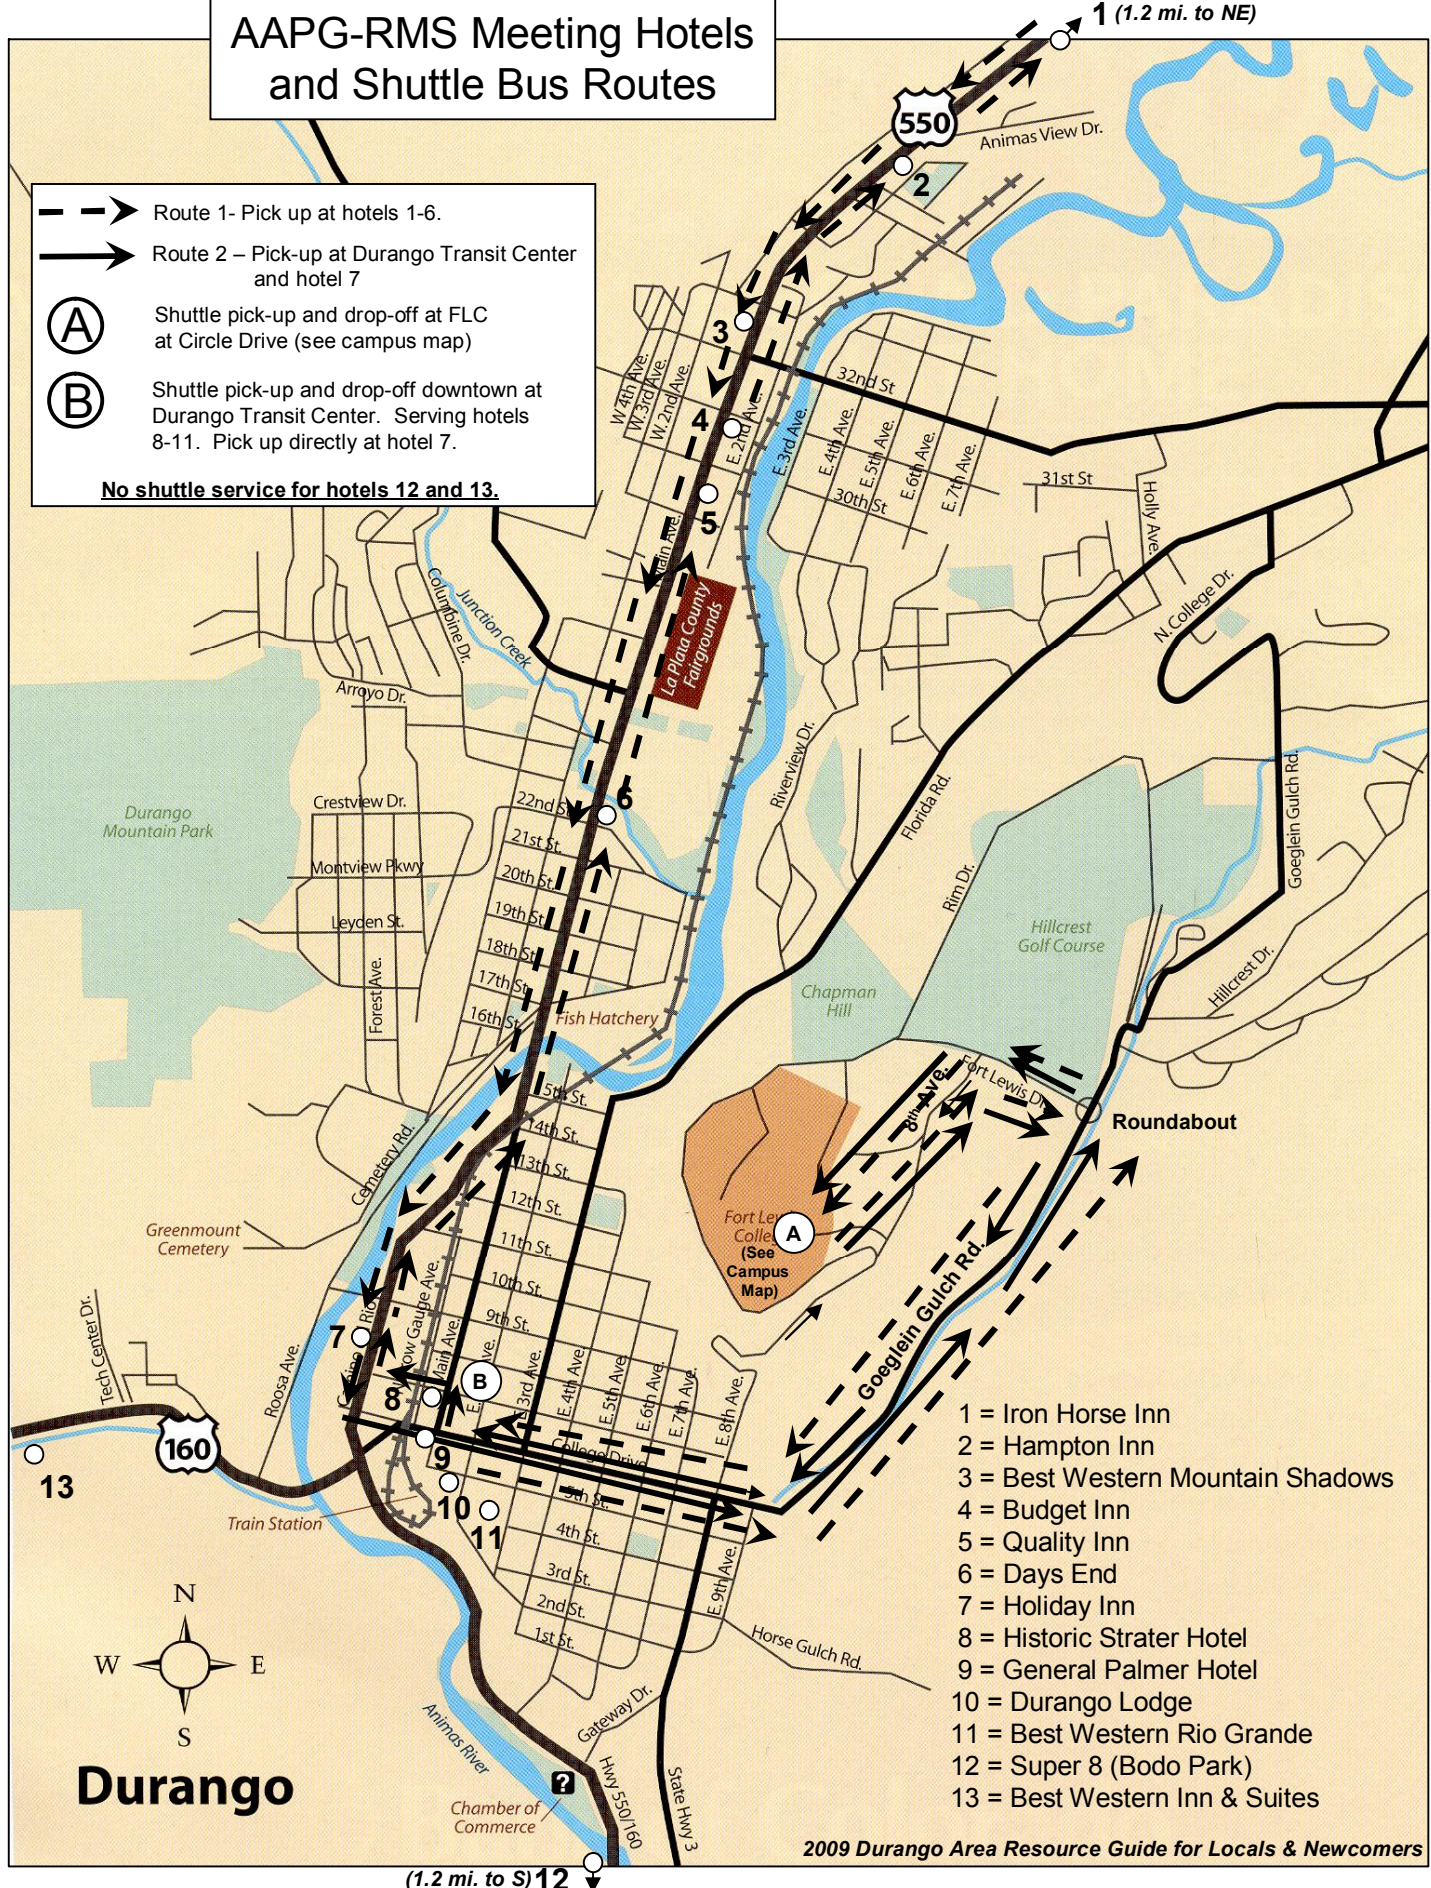

# AAPG-RMS Meeting Hotels and Shuttle Bus Routes

-  Route 1- Pick up at hotels 1-6.
  -  Route 2 – Pick-up at Durango Transit Center and hotel 7
  -  Shuttle pick-up and drop-off at FLC at Circle Drive (see campus map)
  -  Shuttle pick-up and drop-off downtown at Durango Transit Center. Serving hotels 8-11. Pick up directly at hotel 7.
- No shuttle service for hotels 12 and 13.**

- 1 = Iron Horse Inn
- 2 = Hampton Inn
- 3 = Best Western Mountain Shadows
- 4 = Budget Inn
- 5 = Quality Inn
- 6 = Days End
- 7 = Holiday Inn
- 8 = Historic Strater Hotel
- 9 = General Palmer Hotel
- 10 = Durango Lodge
- 11 = Best Western Rio Grande
- 12 = Super 8 (Bodo Park)
- 13 = Best Western Inn & Suites