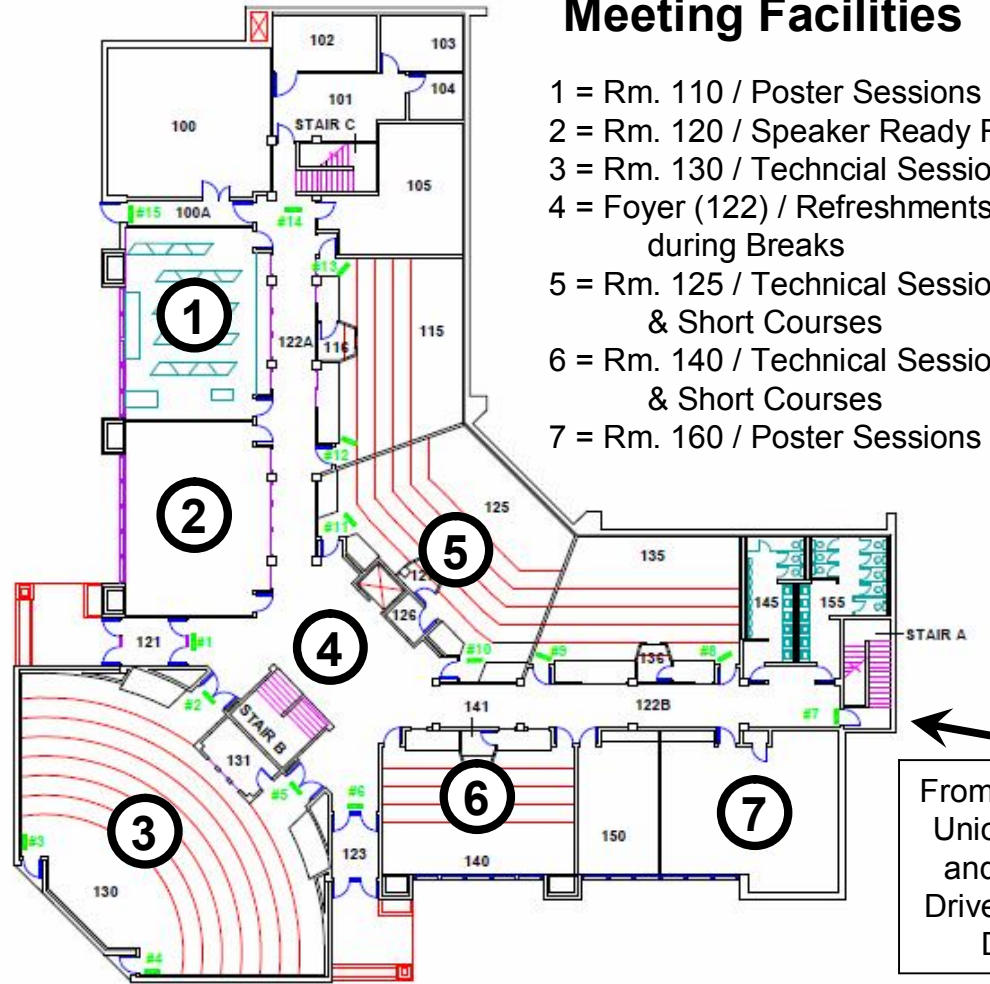

# Noble Hall Meeting Facilities

- 1 = Rm. 110 / Poster Sessions
- 2 = Rm. 120 / Speaker Ready Room
- 3 = Rm. 130 / Technical Sessions
- 4 = Foyer (122) / Refreshments during Breaks
- 5 = Rm. 125 / Technical Sessions & Short Courses
- 6 = Rm. 140 / Technical Sessions & Short Courses
- 7 = Rm. 160 / Poster Sessions

From College Union Bldg. and Circle Drive Shuttle Drop

#1 EXIT LIGHTS

## LOWER LEVEL

Noble Hall - Meeting Facilities